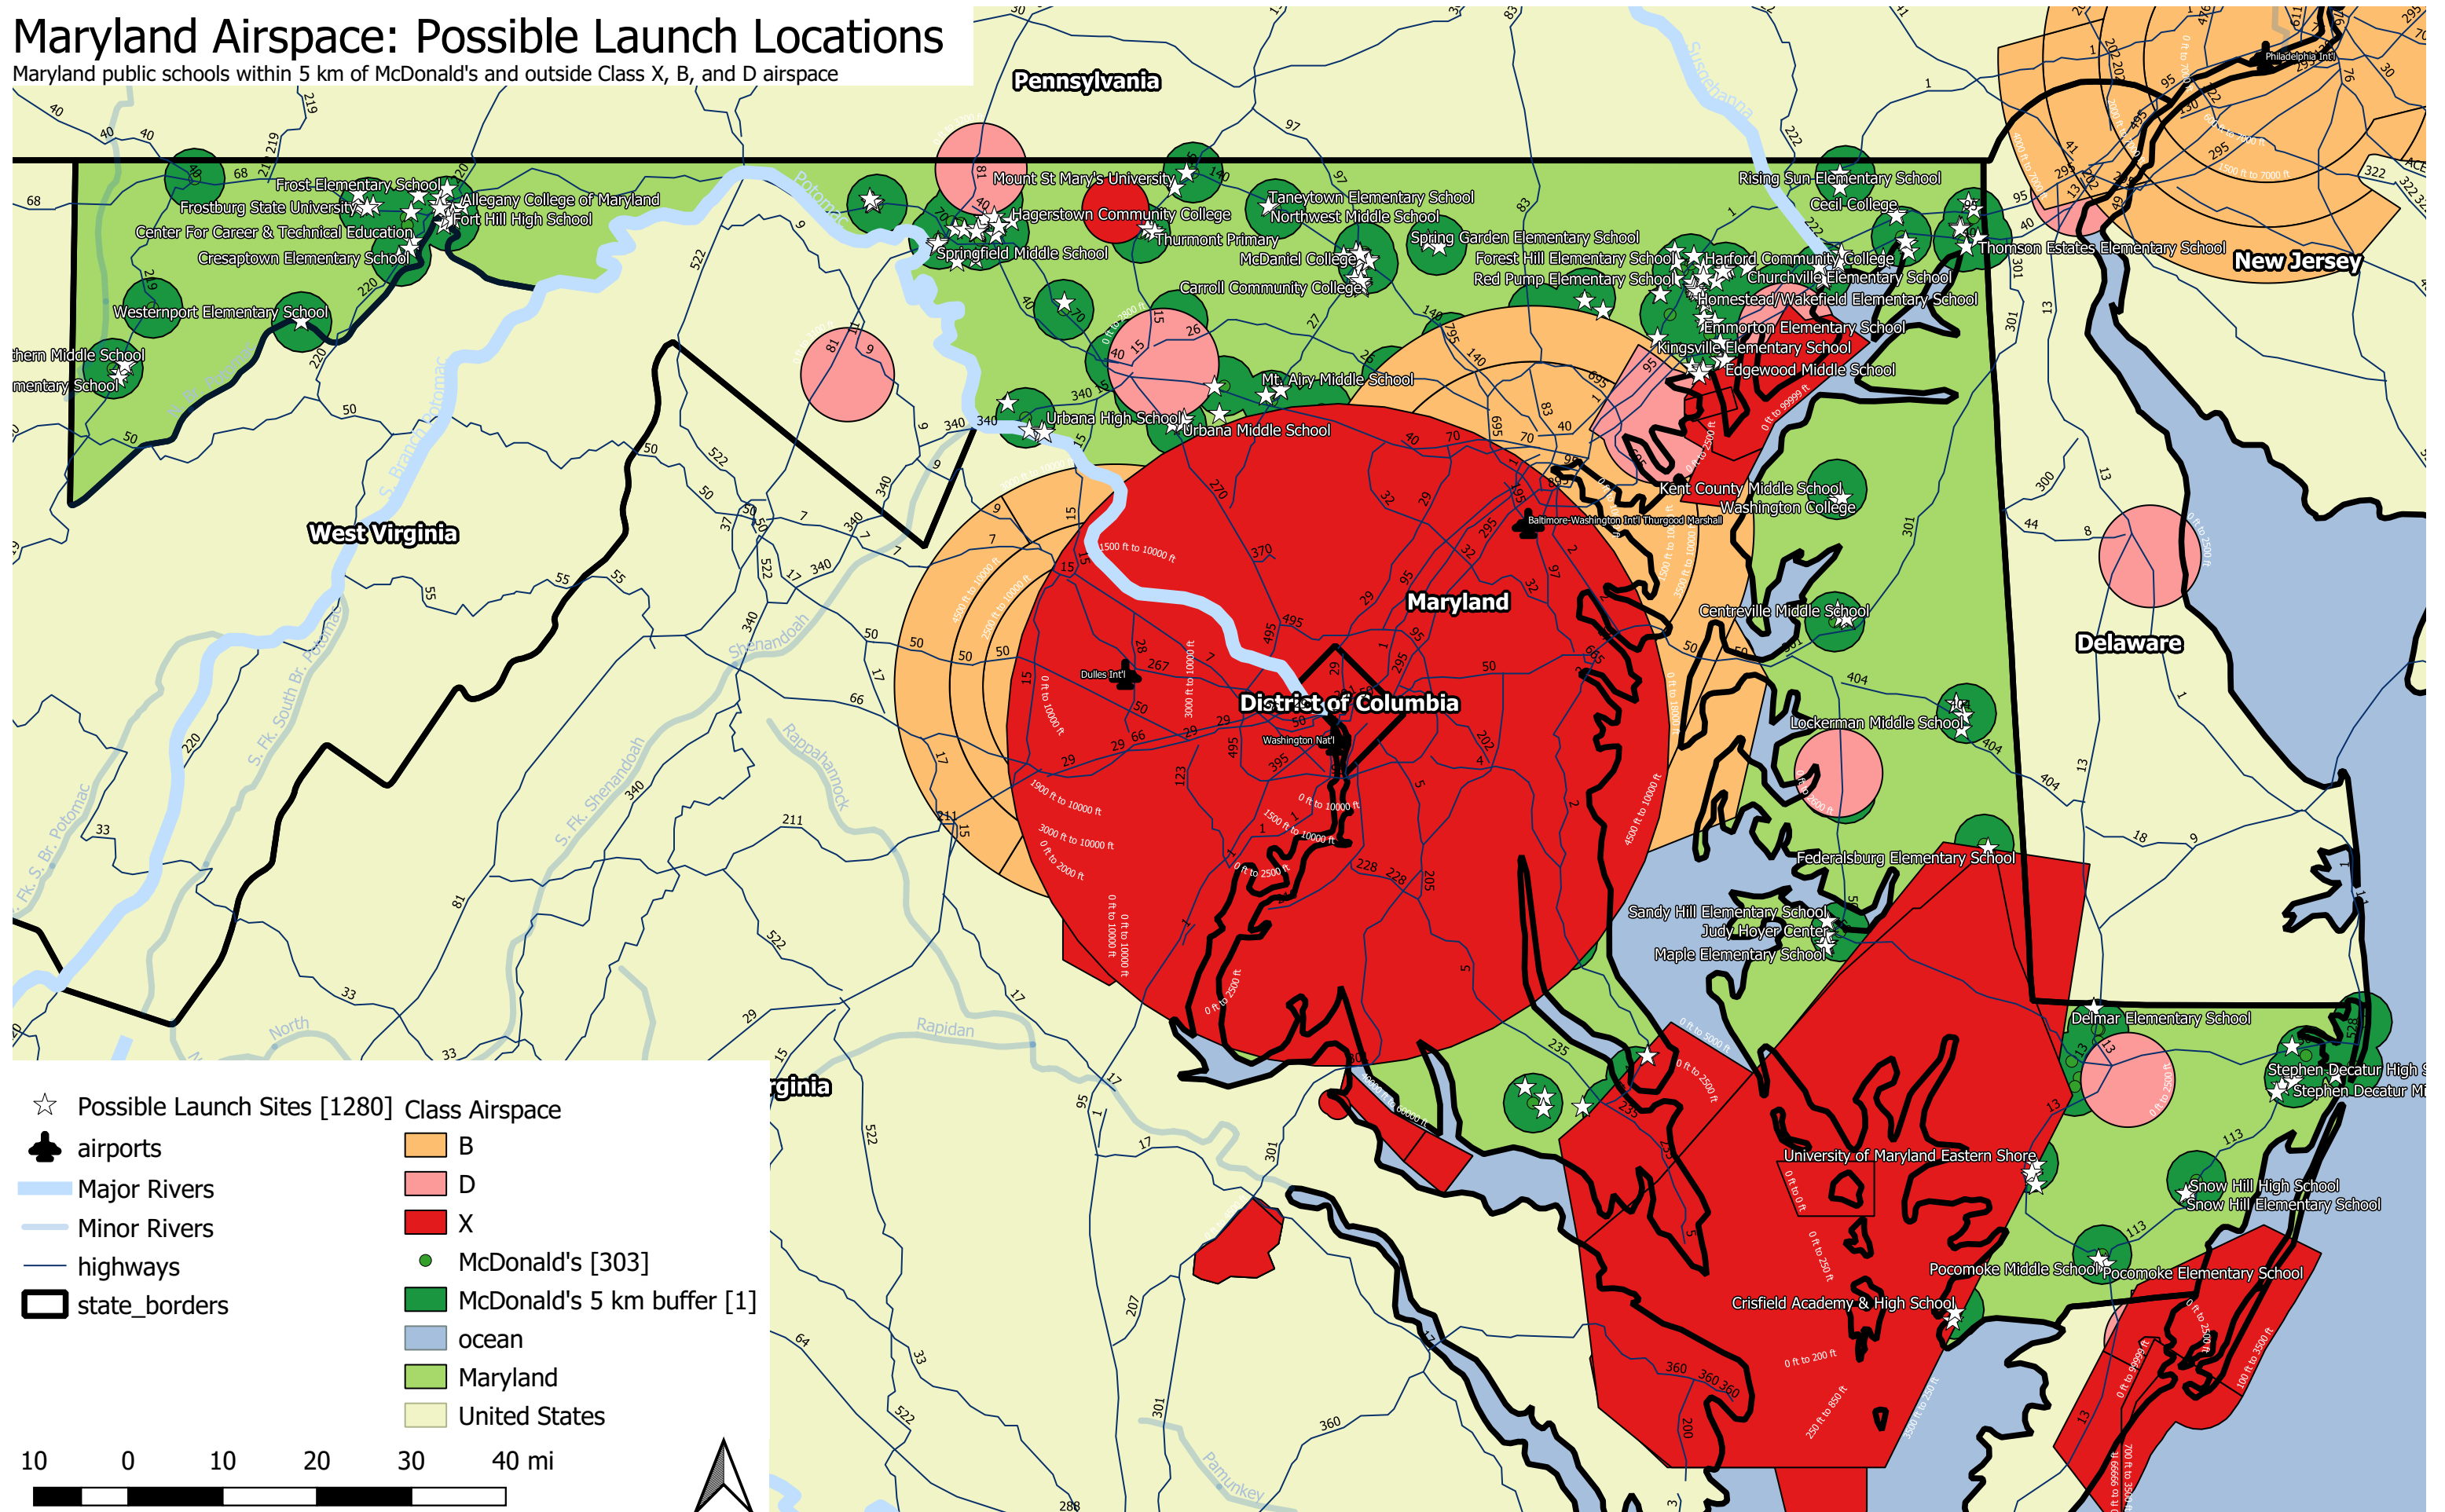

# Maryland Airspace: Possible Launch Locations

Maryland public schools within 5 km of McDonald's and outside Class X, B, and D airspace

- ☆ Possible Launch Sites [1280]
  - ✈ airports
  - Major Rivers
  - Minor Rivers
  - highways
  - state\_borders
- | Class Airspace  |                            |
|---|----------------------------|
| <span style="display: inline-block; width: 15px; height: 15px; background-color: #f4a460; border: 1px solid black;"></span> | B                          |
| <span style="display: inline-block; width: 15px; height: 15px; background-color: #f08080; border: 1px solid black;"></span> | D                          |
| <span style="display: inline-block; width: 15px; height: 15px; background-color: #d62728; border: 1px solid black;"></span> | X                          |
| <span style="display: inline-block; width: 15px; height: 15px; background-color: #2ca02c; border: 1px solid black;"></span> | McDonald's [303]           |
| <span style="display: inline-block; width: 15px; height: 15px; background-color: #2ca02c; border: 1px solid black;"></span> | McDonald's 5 km buffer [1] |
| <span style="display: inline-block; width: 15px; height: 15px; background-color: #add8e6; border: 1px solid black;"></span> | ocean                      |
| <span style="display: inline-block; width: 15px; height: 15px; background-color: #90ee90; border: 1px solid black;"></span> | Maryland                   |
| <span style="display: inline-block; width: 15px; height: 15px; background-color: #f0f0f0; border: 1px solid black;"></span> | United States              |

10 0 10 20 30 40 mi