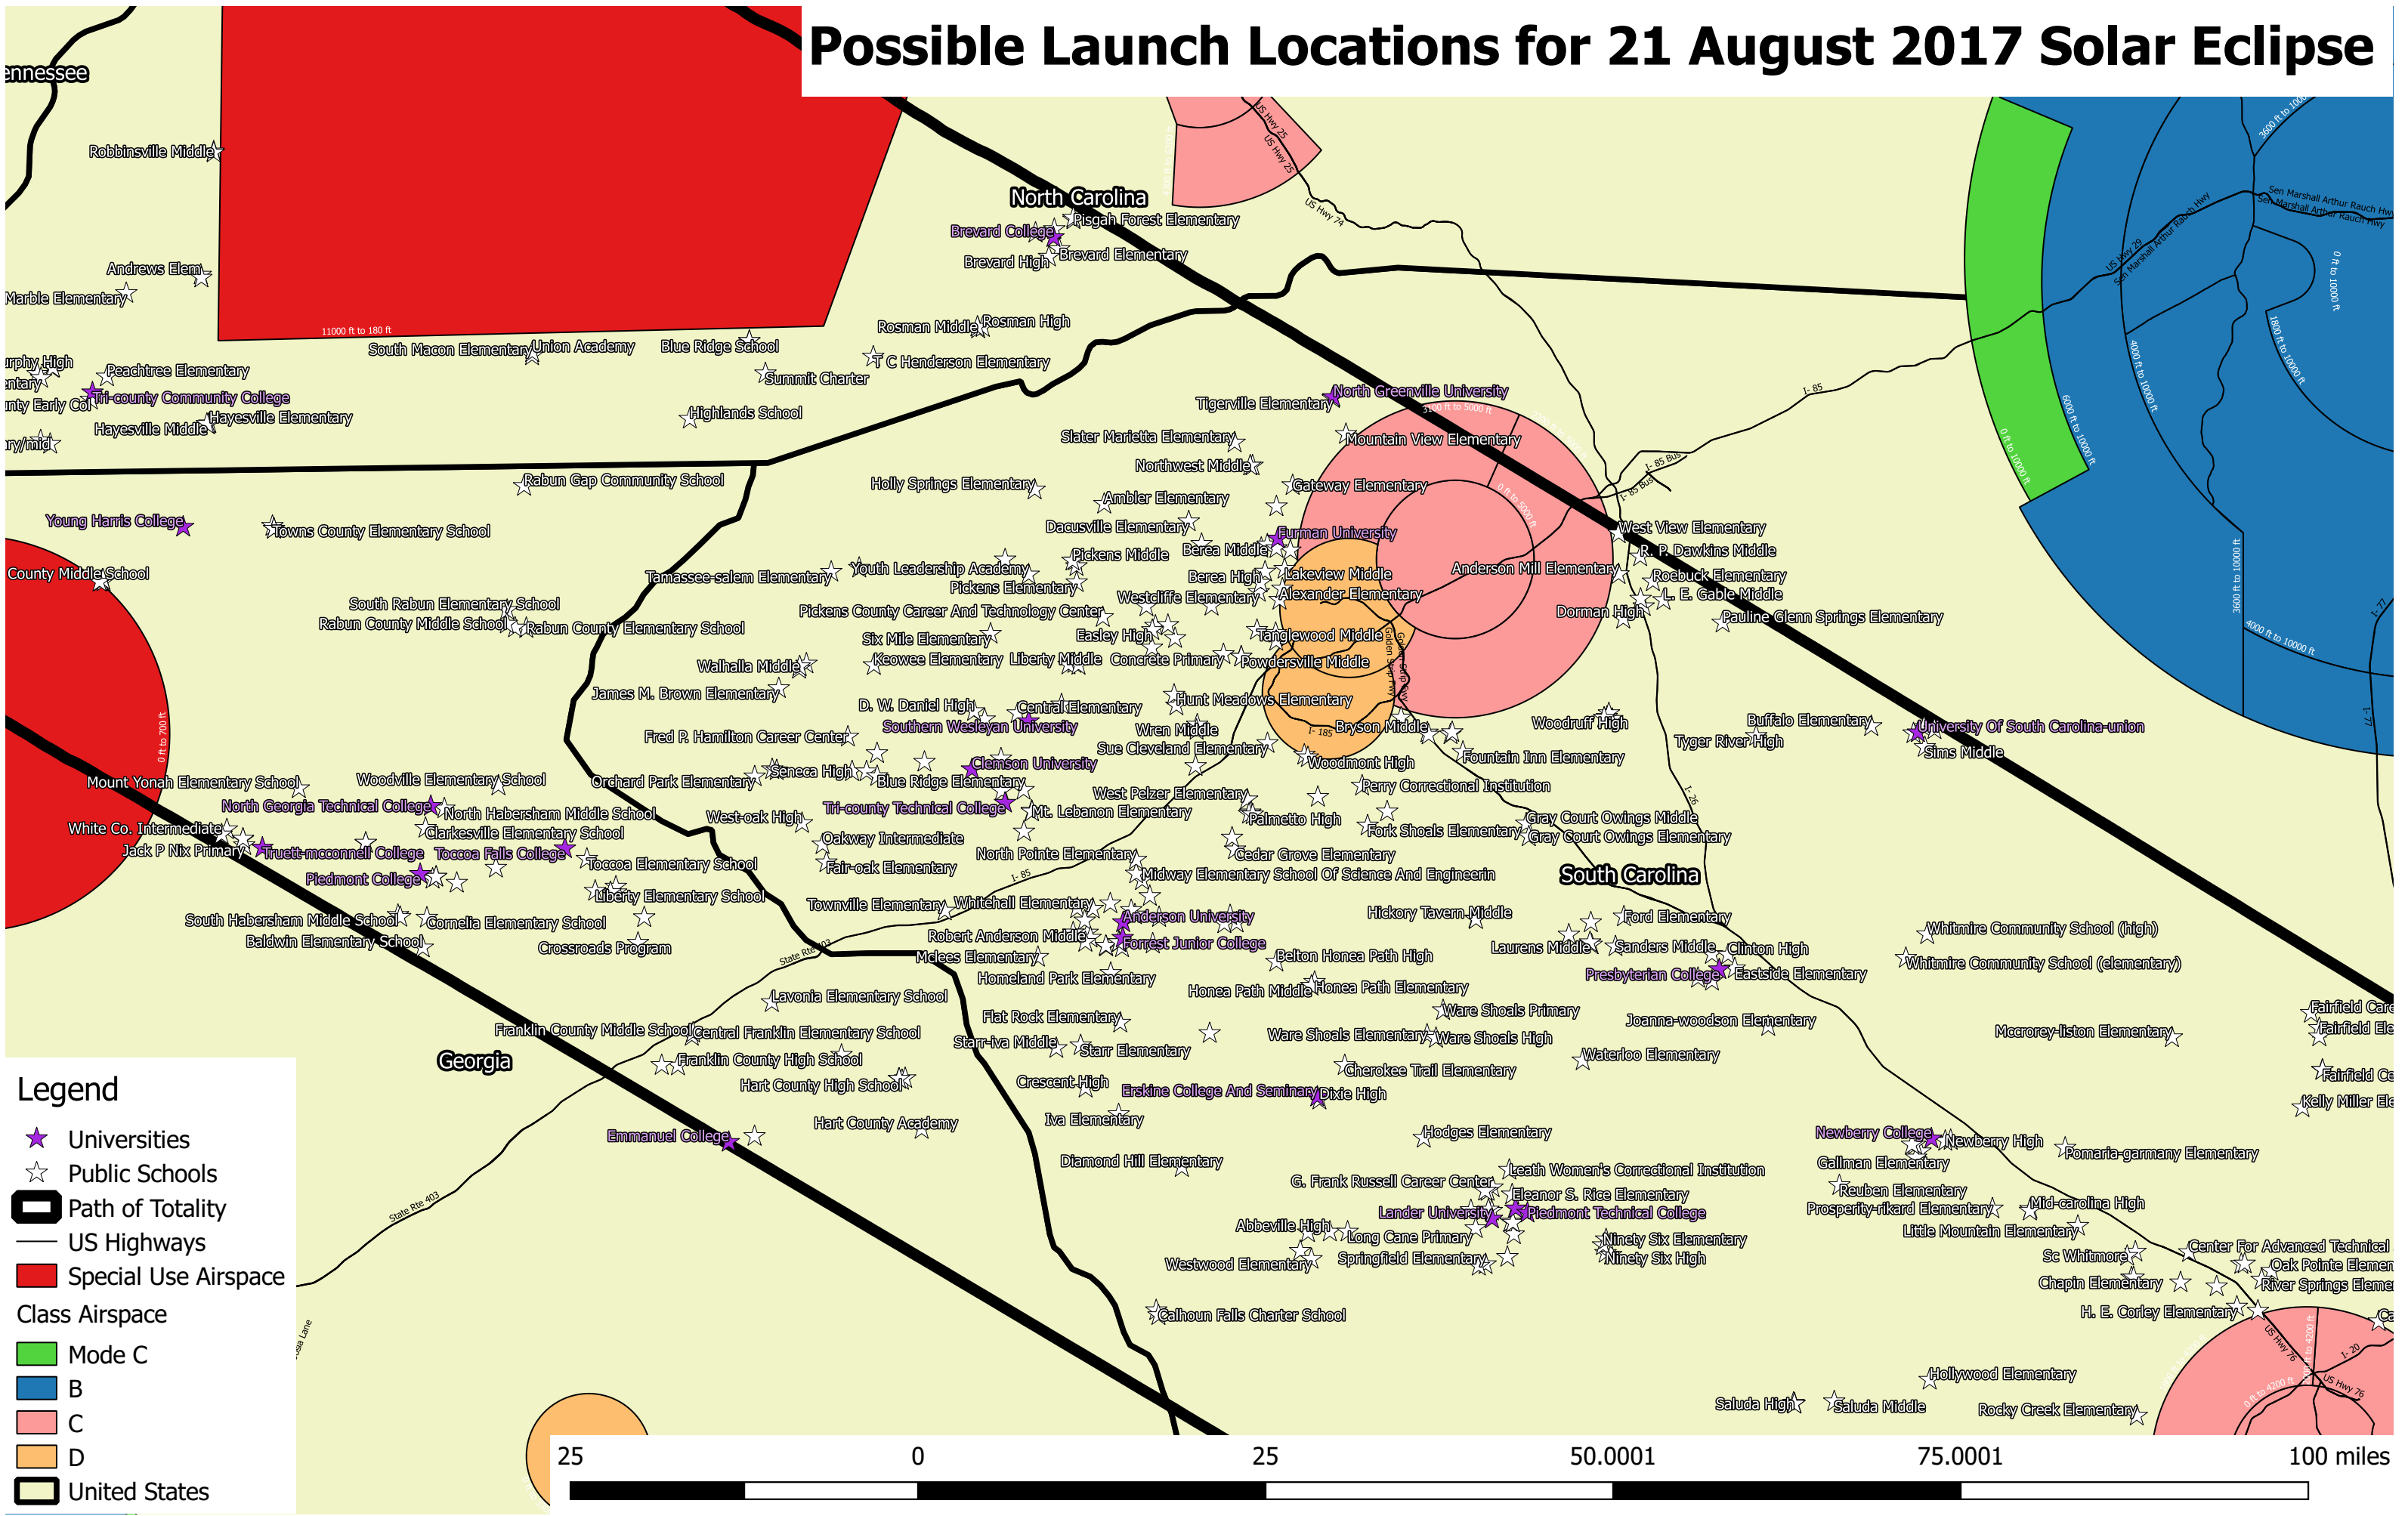

# Possible Launch Locations for 21 August 2017 Solar Eclipse

**Legend**

- ★ Universities
- ☆ Public Schools
- ▬ Path of Totality
- US Highways
- Special Use Airspace

**Class Airspace**

- Mode C
- B
- C
- D
- United States