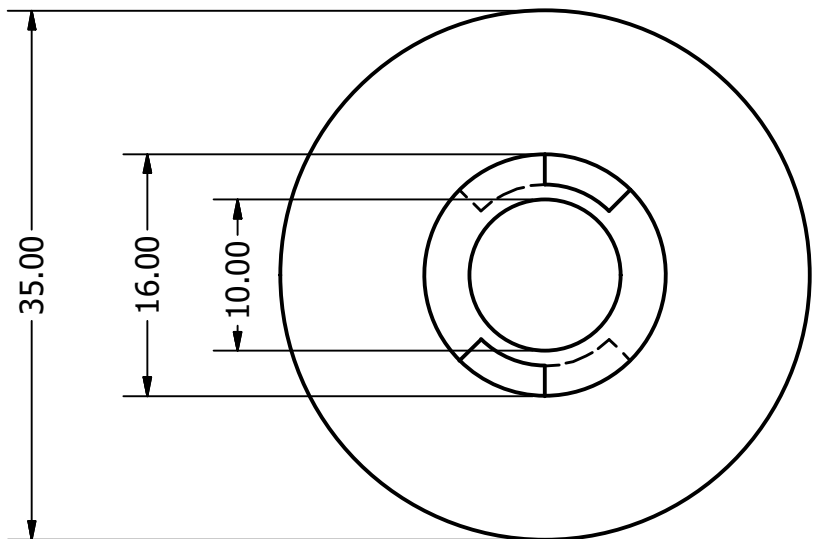

2

1

B

B

A

A

A

A

DRAWN	Nick	11/2/2015
CHECKED		
QA		
MFG		
APPROVED		

ALL DIMENSIONS IN MM			
TITLE			
BPP Payload Latch			
SIZE		DWG NO	REV
A		BPP_PayloadLatch	
SCALE	2 : 1		SHEET 1 OF 2

2

1

A

DRAWN Nick	11/2/2015	ALL DIMENSIONS IN MM		
CHECKED				
QA		TITLE		
MFG		BPP Payload Latch		
APPROVED		SIZE	DWG NO	REV
		A	BPP_PayloadLatch	
		SCALE	SHEET 2 OF 2	
		2 : 1		