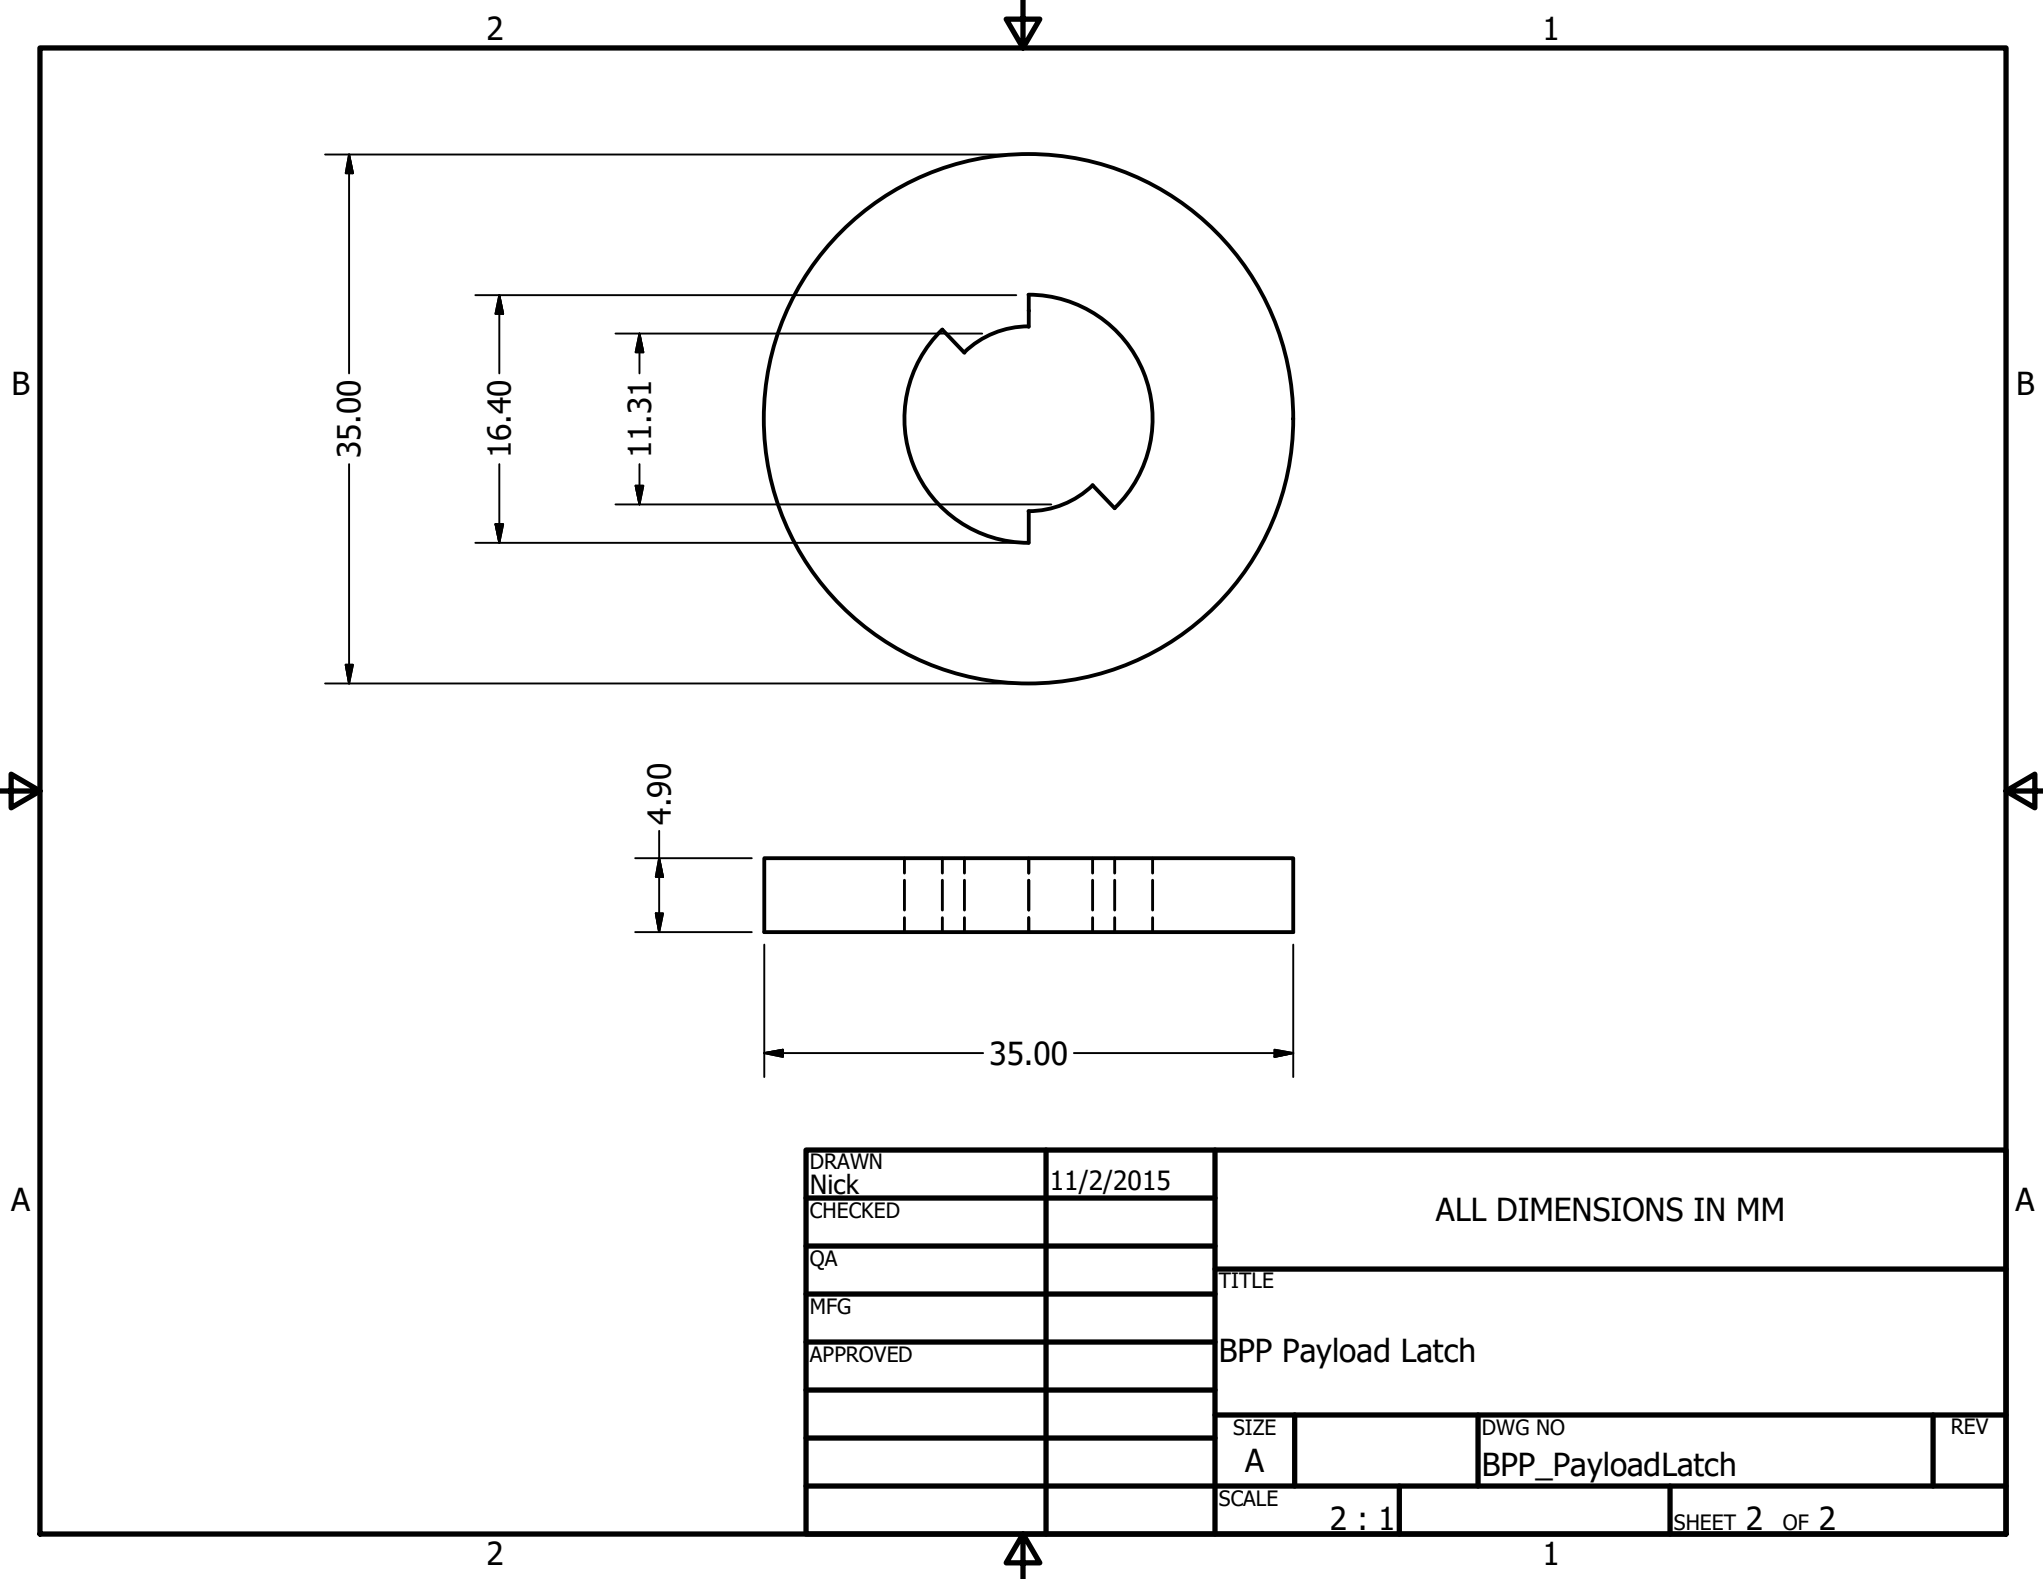

DRAWN	Nick	11/2/2015
CHECKED		
QA		
MFG		
APPROVED		

ALL DIMENSIONS IN MM			
TITLE			
BPP Payload Latch			
SIZE		DWG NO	REV
A		BPP_PayloadLatch	
SCALE	2 : 1		SHEET 1 OF 2

2

1

A

DRAWN Nick	11/2/2015	ALL DIMENSIONS IN MM		
CHECKED				
QA		TITLE		
MFG		BPP Payload Latch		
APPROVED		SIZE	DWG NO	REV
		A	BPP_PayloadLatch	
		SCALE	SHEET 2 OF 2	
		2 : 1		