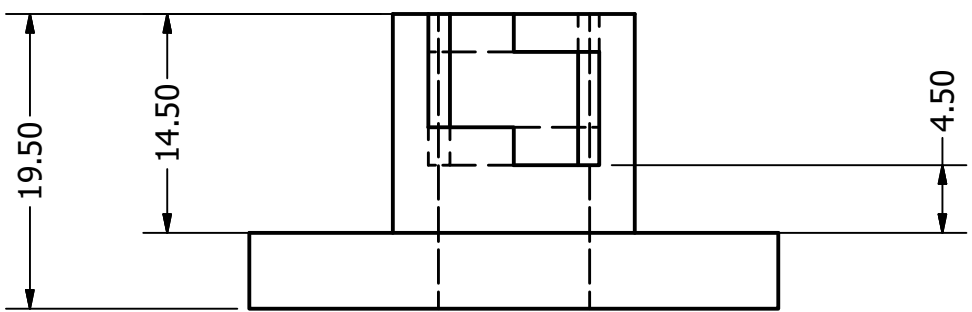

2

1

B

B

A

A

A

A

DRAWN	Nick	11/2/2015
CHECKED		
QA		
MFG		
APPROVED		

ALL DIMENSIONS IN MM			
TITLE			
BPP Payload Latch			
SIZE		DWG NO	REV
A		BPP_PayloadLatch	
SCALE	2 : 1		SHEET 1 OF 2

2

1

A